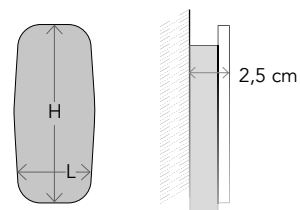

BASS

Espejo LED

LED Mirror

Miroir LED

6500K

H (cm)	L (cm)	Ref	Cod	Wat	Lumen
80	40	2087	B0134	16	1344
80	50	2088	B0148	16	1344

3000K

H (cm)	L (cm)	Ref	Cod	Wat	Lumen
80	40	7087	B0134	16	1344
80	50	7088	B0148	16	1344