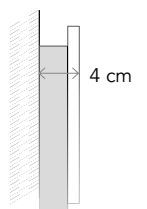

H (cm)	L (cm)	Ref	Cod	Wat	Lumen
90	50	6104	G0205	24	1200