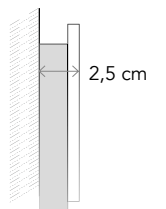

H (cm)	L (cm)	Ref	Cod	Wat	Lumen
90	50	2091	A0183	24	1350